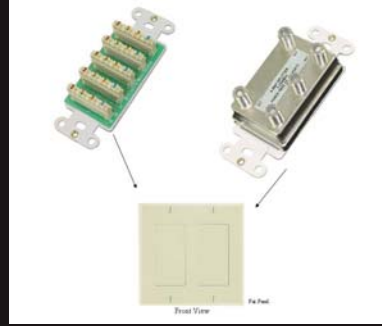

## 4 Port SVGA Plate

The KP4SVGA is available in white and black and allows the connection of a SVGA cable with the convenience of 4 additional keystone holes which permits flexibility of addressing a variety of installation applications. F, RCA's, SVHS, Binding Post, Cat5 jacks and more can be used in this flexible plate configuration.

## Telecom & Video Decorator Plates

The most cost effective way for wiring MDU's & smaller production homes. With the Telecom Module & 1x4 RF Splitter Module you have the perfect low cost system that can mount into new and existing back boxes for the most economical solution.